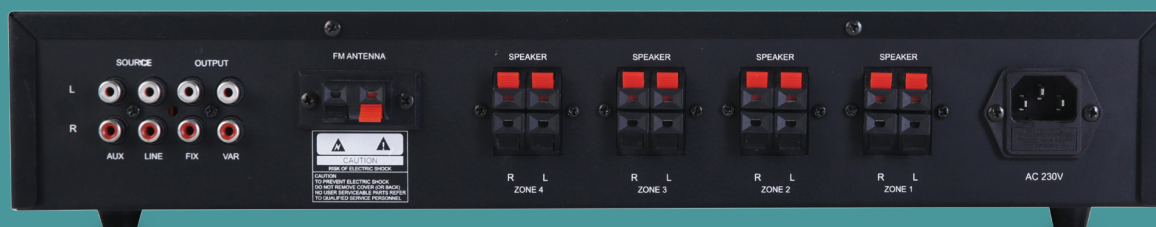

ZA450

4 Stereo Zone Amplifier

VAL audio

Die Liebe zur Musik

SPECIFICATION

Power Output	8 x 50W @ 8 ohm (Recommended)
Total no. of Channel	8
Frequency Response	20Hz - 20kHz
Total Harmonic Distortion	≤0.5%
Input Impedance	47K
Input Sensitivity	≤300 mV
Mic Input	Yes, with volume control
Mic Input Sensitivity	≤20 mV
Bass & Treble Adjustment	±9dB
Bluetooth / USB / FM Receiver Input	Inbuilt
Line Level Input	2 RCA Inputs, MP3 / Line
Line Level Output	Fixed + Variable
Speaker Output terminals	Spring loaded push type
Dimensions (W x D x H)	430 x 380 x 75mm
Weight	8.70Kg